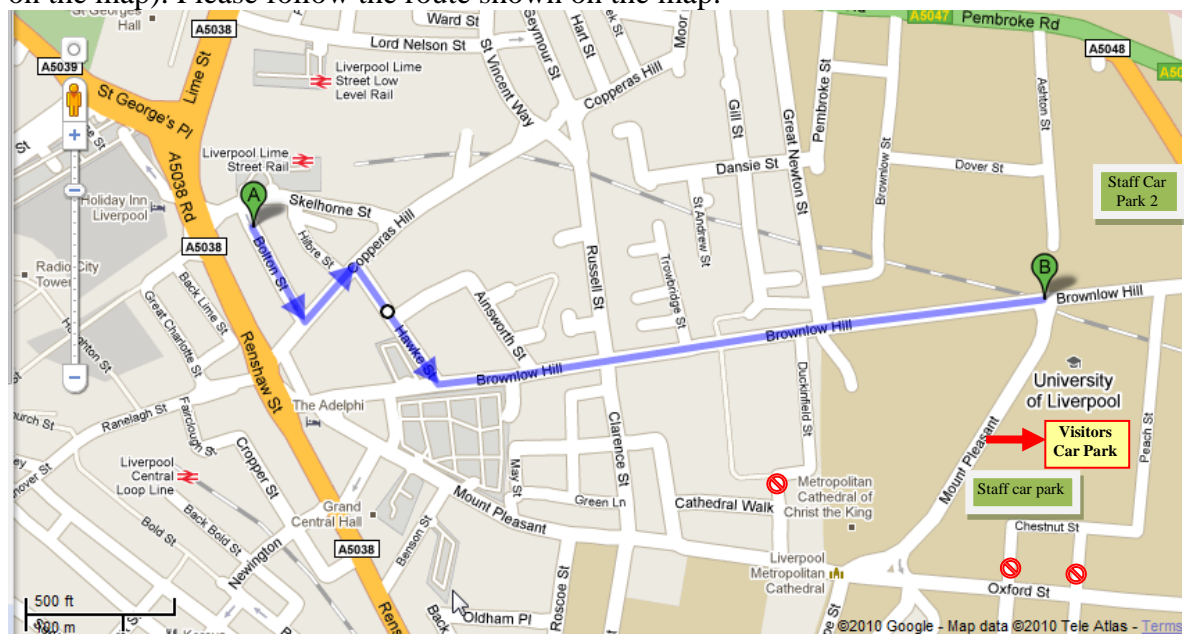

My office is about 10 minutes' walk from Liverpool Lime Street Station (marked as A on the map). Please follow the route shown on the map.

Coming by Car

There is a Visitors Car Park off Mount Pleasant as shown on the map (next to a Staff Car Park). The charge is about £1/hour.