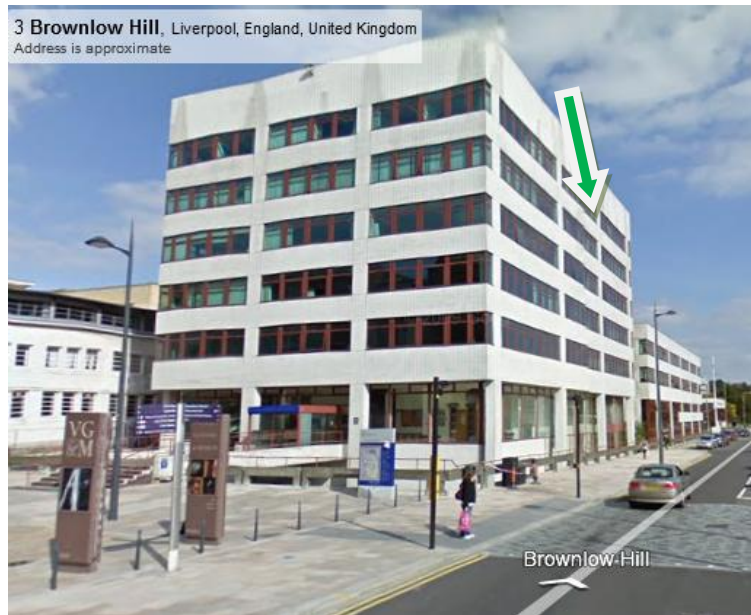

My office is in room 614 on the 6th floor of the Electrical Engineering and Electronics Building (Marked as B on the Google map below), Brownlow Hill, Liverpool, L69 3GJ.

Phone number: 0151 794 4571

Coming by Train

My office is about 10 minutes' walk from Liverpool Lime Street Station (marked as A on the map). Please follow the route shown on the map.

Coming by Car

There is a Visitors Car Park off Mount Pleasant as shown on the map (next to a Staff Car Park). The charge is about £1/hour.