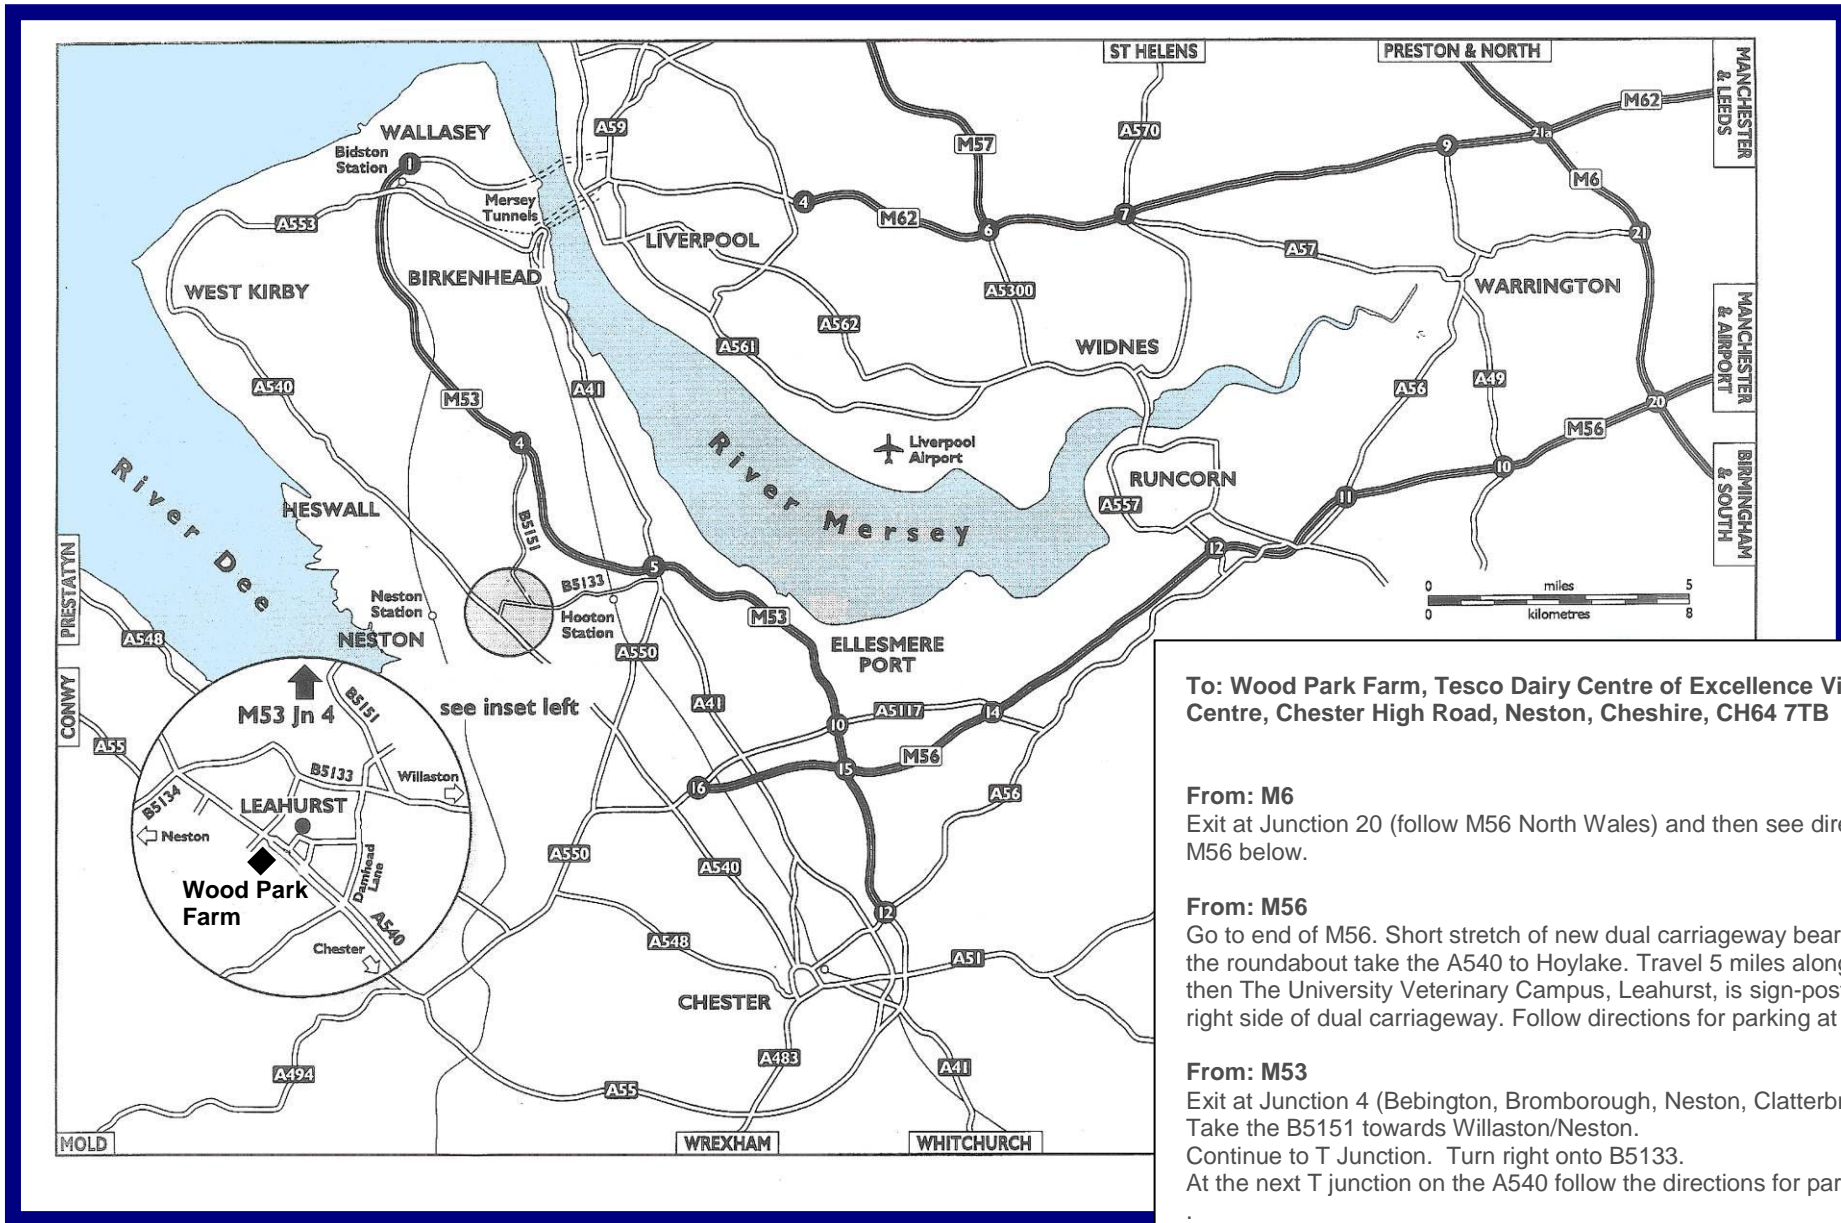

UNIVERSITY OF
LIVERPOOL

To: Wood Park Farm, Tesco Dairy Centre of Excellence Visitor Centre, Chester High Road, Neston, Cheshire, CH64 7TB

From: M6
Exit at Junction 20 (follow M56 North Wales) and then see directions for M56 below.

From: M56
Go to end of M56. Short stretch of new dual carriageway bear left and at the roundabout take the A540 to Hoylake. Travel 5 miles along this road, then The University Veterinary Campus, Leahurst, is sign-posted on the right side of dual carriageway. Follow directions for parking at this point.

From: M53
Exit at Junction 4 (Bebington, Bromborough, Neston, Clatterbridge)
Take the B5151 towards Willaston/Neston.
Continue to T Junction. Turn right onto B5133.
At the next T junction on the A540 follow the directions for parking.